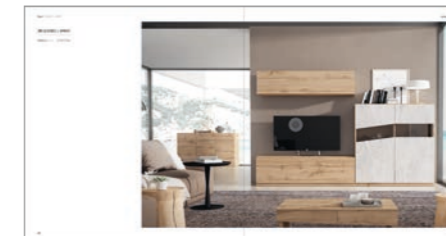

Exo / QUEBEC / HANS 88