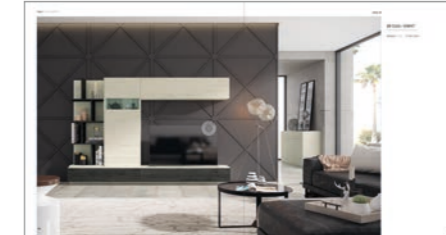

Exo / CLEA / BRENT 56

Exo / POLAR / BRENT 70