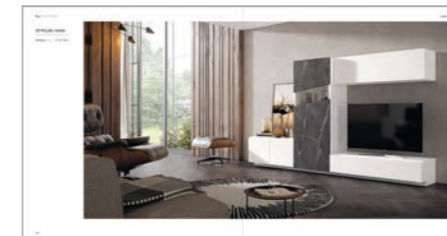

Exo / NEO / BRENT 86